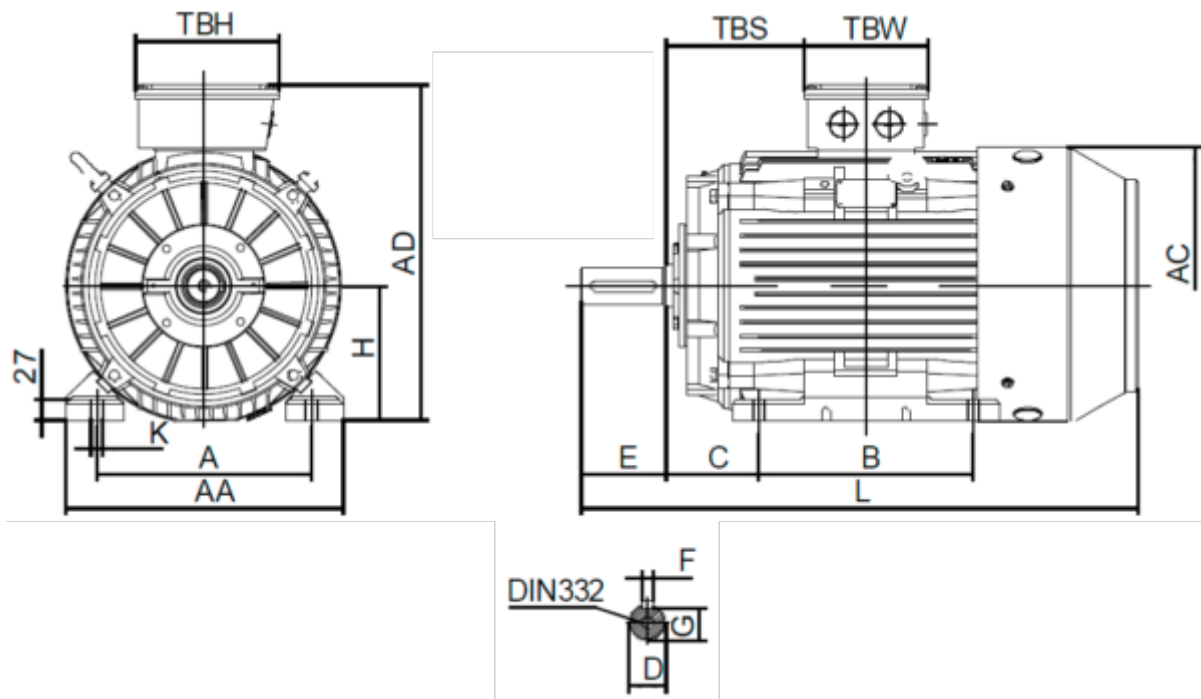

Data Sheet

Article number: 250300750222

Description: Kleedrive T3C 132S2-2 7.5KW 2800 rpm
3x400/690V 50HZ IP55 B3 Eff=90,1%

Measures

A = 216	F = 10	TBW = 134
AA = 263	G = 33	
AC = Ø259	H = 132	
AD = 332	HD = 200	
B = 140	K = Ø12	
C = 89	L = 467	
D = Ø38	TBH = 134	
E = 80	TBS = 61.5	